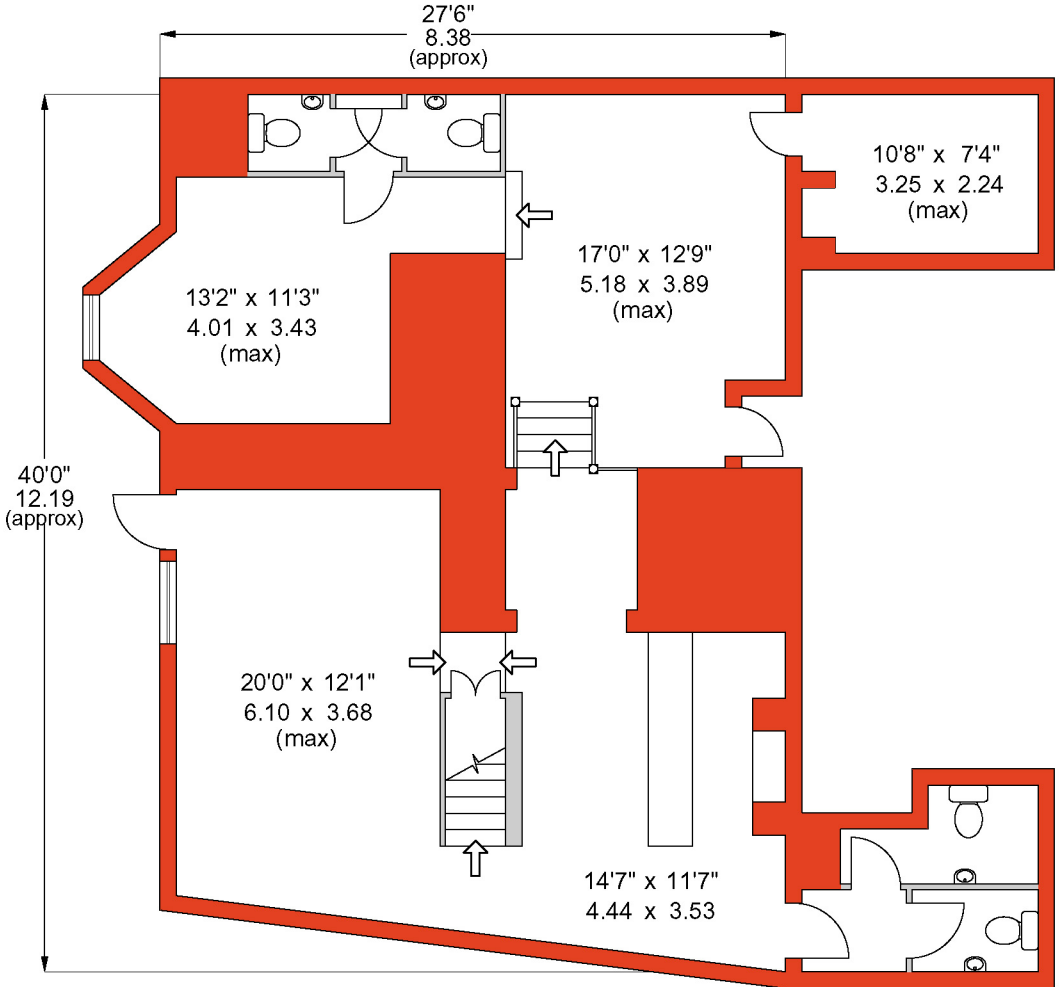

159 Cardigan Road

Ground Floor

Lower Ground Floor

For illustration only. Not to scale.

Approx Gross Floor Area	Sq feet	Sq meters
Lower Ground Floor	1066	99.031
Ground Floor	350	32.515
Total	1416	131.546