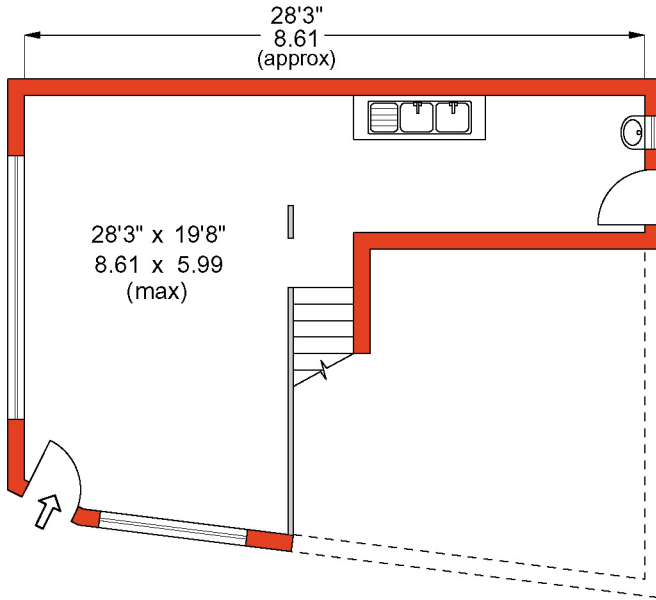

159 Cardigan Road

Ground Floor

Lower Ground Floor

For illustration only. Not to scale.

Approx Gross Floor Area	Sq feet	Sq meters
Lower Ground Floor	1066	99.031
Ground Floor	350	32.515
Total	1416	131.546